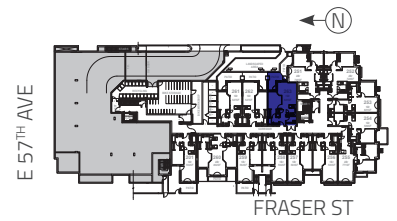

SPIRE

LANDING

Plan 1A'
1 Bed + Flex

Suite Area: 641 SF
Patio/Deck: 40-109 SF

Level 2
263

Level 3
304, 364

Level 4
401, 464

Level 5
501