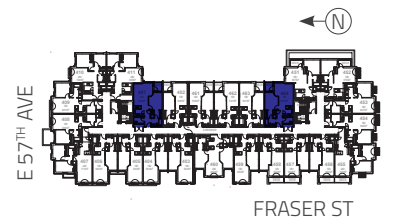

SPIRE

LANDING

Plan 1A'
1 Bed + Flex

Suite Area: 641 SF
Patio/Deck: 40-109 SF

Level 2
263

Level 3
304, 364

Level 4
401, 464

Level 5
501