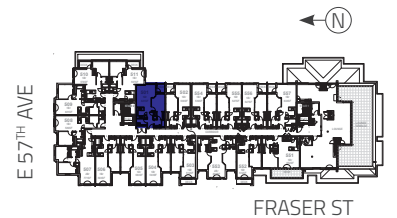

SPIRE

LANDING

Plan 1A'
1 Bed + Flex

Suite Area: 641 SF
Patio/Deck: 40-109 SF

Level 2
263

Level 3
304, 364

Level 4
401, 464

Level 5
501