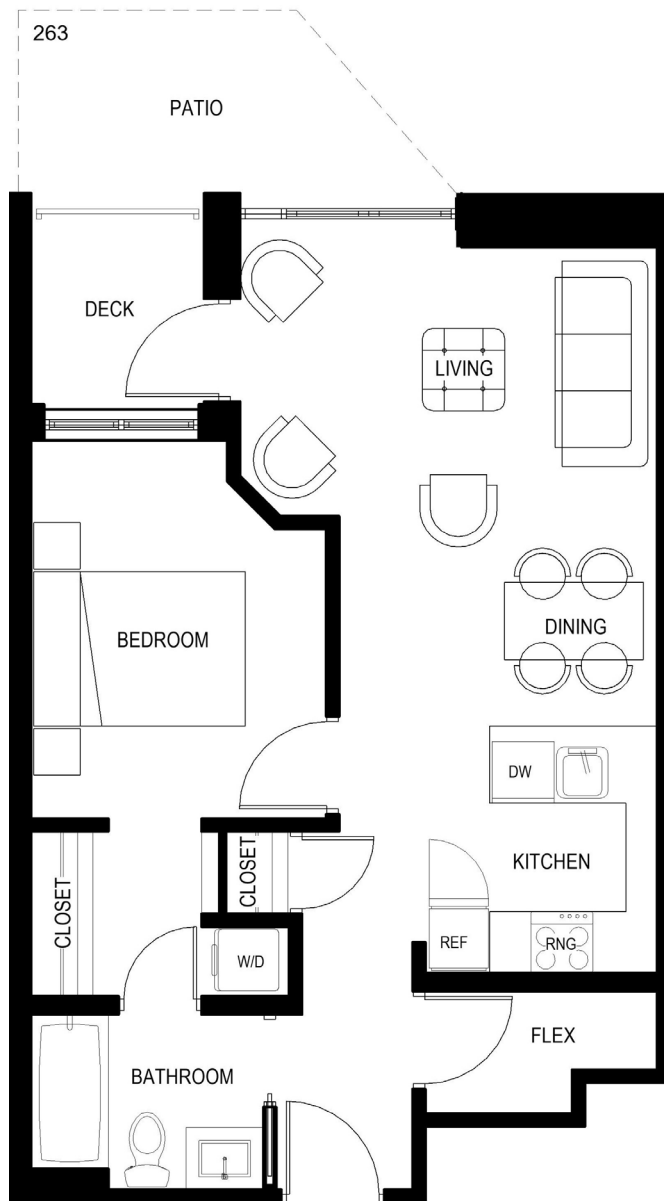

SPIRE

LANDING

Plan 1A'
1 Bed + Flex

Suite Area: 641 SF
Patio/Deck: 40-109 SF

Level 2
263

Level 3
304, 364

Level 4
401, 464

Level 5
501